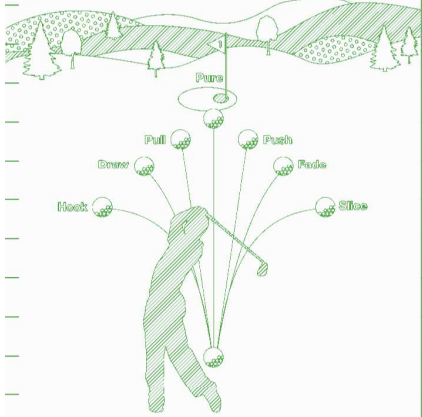

YDS

**StageOne
EstablishBaseline**

Write on the distances you want to achieve. Measure the trajectory & distance of your shots without The Slice Doctor – FirstAid4GolfSlice and record.

YDS

**StageTwo
WithFormula**

Apply The Slice Doctor – FirstAid4GolfSlice. Measure the trajectory & distance of your shots and record.

YDS

**StageThree
Comparison**

Remove The Slice Doctor – FirstAid4GolfSlice with The Slice Doctor Antidote wipes. Measure the Trajectory & Distance of your shots and record.